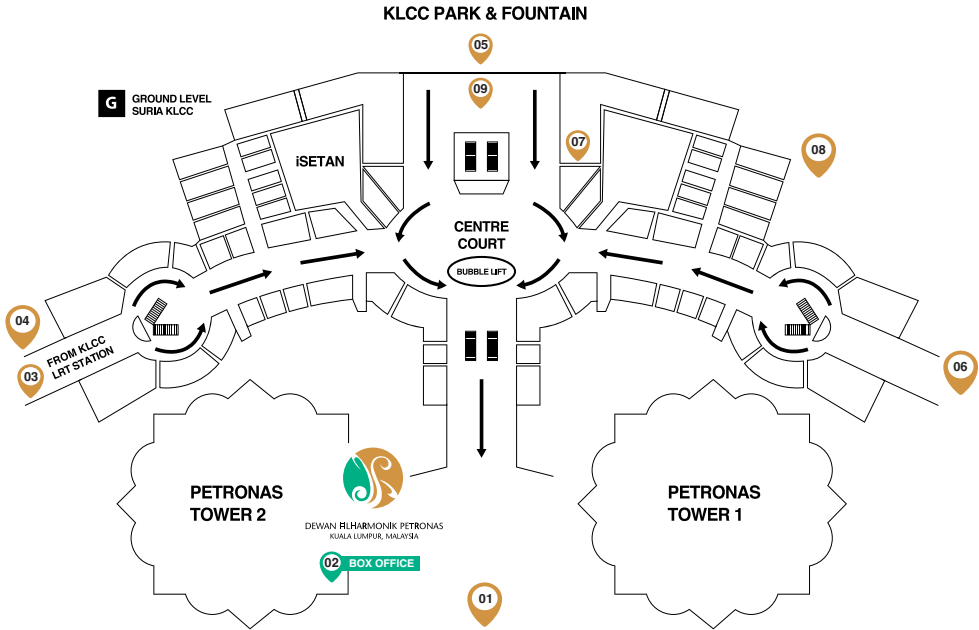

FOODS & BEVERAGES

Foods and beverages are not allowed in the concert hall.

NO SMOKING & VAPING

Smoking and vaping are strictly prohibited in the concert hall.

Getting Here

- 01 Main Entrance
- 02 DFP Lift & Box Office (Tower 2)
- 03 LRT KLCC
- 04 Avenue K - Zebra Crossing
- 05 Suria Entrance (KLCC Park)
- 06 Ramlee Entrance
- 07 KL Convention Centre Tunnel
- 08 KLCC - Bukit Bintang Walkway
- 09 Kinokuniya (Level 4)